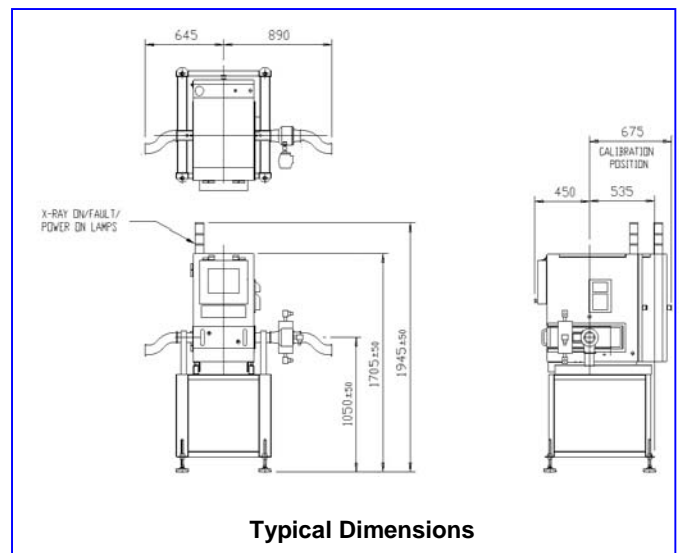

Technical Specification

Industrial Grade PC with modem, Ethernet and front access USB port

Embedded Windows XP operating system

Digitally controlled WASC (Wide Angle, Self Cooled) high performance X-ray tank. (Tube life estimated at 7 to 10 years)

Unique USB high speed, high stability, detector array with 0.8mm diode pitch.

Computer vision system utilising image processing and morphological techniques

Pass Key protected set-up

USB Report and image archiving

Full diagnostic and system health monitoring with date and time stamp archiving, including remote support tools

Usage monitoring with planned maintenance prompts

Modular system with speed digital communications between major components