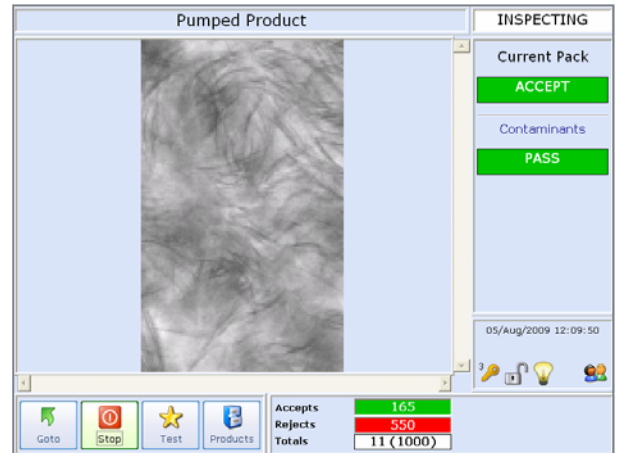

X⁴ PipeLine X-ray Systems

www.loma.com

Versatile and proven X-ray detection for the food process industry

- **Versatile** Range of pipe diameters to suit a wide range of free flowing product
- **Easy to use** Intuitive full colour touch-screen
- **Sensitive** Each product run is independently analyzed with its own inspection profile
- **Fast** Throughput in excess of 10T/hr without loss in performance
- **Reliable** Heavy duty components, high quality electronics, waterproof to IP66

Metal Detection

X-ray Inspection

Checkweighers

Data Capture

Designed to Survive

X-ray Inspection Systems

- Finish: 304 stainless steel with bead blast finish
- Typical Line Height: 1050mm ± 100mm
- System Length: 850mm (without reject)
- Pipe Diameter: 64mm or 75mm
- Supply Voltages: 230/1ph/50Hz N+E or 110/1ph/60Hz N+E
- Air Supply: 5 to 8 bar
- Reject Options: ARC valve, signal only, others to suit
- Environment: IP 66
- Fittings: RD80, Tri-clamp, + range of adaptors
- Standard Inclusions: Adjustable feet, Remote Reports, Hinged interlocked covers
- Options: Variable speed tacho, Clip Inhibit, Survey meter, Remote diagnostics, Lockable wheels.

Technical Specification

Industrial Grade PC with modem, Ethernet and front access USB port

Embedded Windows XP operating system

Digitally controlled WASC (Wide Angle, Self Cooled) high performance X-ray tank. (Tube life estimated at 7 to 10 years)